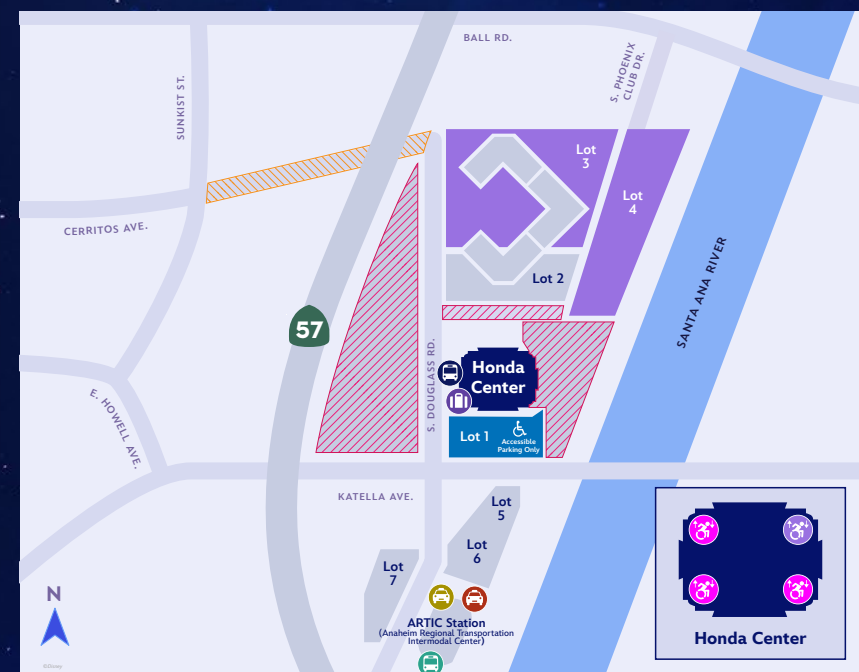

- Honda Center Parking
- Honda Center Accessible Parking Only
- Construction Areas
- Road Closure (Starting 2 Hours Prior to Event)
- ART Bus Stop
- D23 Shuttle Stop
- Rideshare Pickup and Drop-Off
- Taxi Pickup and Drop-Off
- Elevator to 100 Level
- Elevator to 300 and 400 Levels
- Bag Check Location

Transportation

Round-trip complimentary shuttles between the Anaheim Convention Center and Honda Center are available beginning 2.5 hours prior to show time. Most shuttles depart from the Anaheim Convention Center Transit Plaza, with additional shuttles departing from the Arena Plaza. At the Honda Center, shuttles will drop off and pick up in front of the Honda Center on S. Douglass Road.

Download the Disney D23 App for additional parking & transportation details.