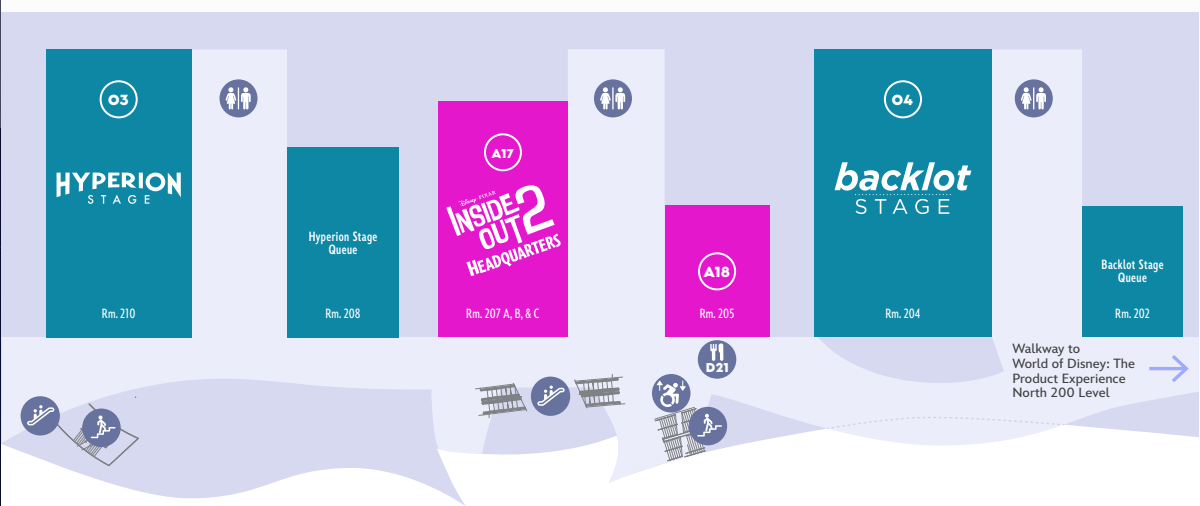

Download the Disney D23 App for additional parking & transportation details.

2ND FLOOR

- OFFICIAL D23 STAGES
- 03 Hyperion Stage
- 04 Backlot Stage

- MORE ACTIVITIES AND SERVICES
- A17 Inside Out 2 Headquarters
- A18 D23 Charter Member Lounge

2024 EVENT GUIDE

ANAHEIM CONVENTION CENTER

D23

THE ULTIMATE Disney FAN EVENT

PRESENTED BY
VISA

Disney PIXAR MARVEL STAR WARS NATIONAL GEOGRAPHIC

Download the Disney D23 App to see daily event schedules, interactive maps, and more!

1ST FLOOR

- EXPERIENCES**
- THE WALT DISNEY COMPANY**
- W1 D23 Ultimate Fan Lounge
- W2 The Walt Disney Archives: A Great Big Beautiful Car Show
- W3 Disney's Fairy Tale Weddings & Honeymoons
- W4 Storyliving by Disney™ Concept Studio
- W5 Disney Vacation Club: Stay Magical Year After Year
- W6 Disney Cruise Line: Where Magic Meets the Sea
- W7 Imagineering: Behind the Dreams
- W8 Pixar & Walt Disney Animation Studios
- W9 Disney VoluntEARS Experience
- W10 ESPN: Enter the College Football Universe
- W11 AVATAR PAVILION
- W12 Lucasfilm Ltd.
- W13 The National Geographic Hexadome Experience
- W14 The Magic of Disney on Broadway
- W15 *Good Morning America*: Fan Photo Spot
- W16 *Descendants: The Rise of Red*
- W17 Freeform's 31 Nights of Halloween
- W18 Disney Jr. Let's Play!
- W19 Disney Channel Wand ID
- W20 The Hulu Experience
- W21 Marvel Studios' TVA Walkthrough Experience
- W22 Disney+
- W23 *Abbott Elementary* Presents: A.V.A. Fest
- W24 FX Experience

↓ A14 Event Services is in the Hilton Anaheim on Level 2 in California Ballroom A&B

↓ A15 A16 Food trucks and bag check are in the ARENA PLAZA

THE WALT DISNEY COMPANY	FRIENDS OF DISNEY	SHOPPING	OFFICIAL D23 STAGES	MORE ACTIVITIES AND SERVICES
DIRECTORY NUMBER	FOOD LOCATION	RESTROOMS	NURSING MOTHERS'/LACTATION ROOM	CHARGING AREA
PHOTO SPOT	ELEVATORS	ESCALATORS	STAIRS	FIRST AID