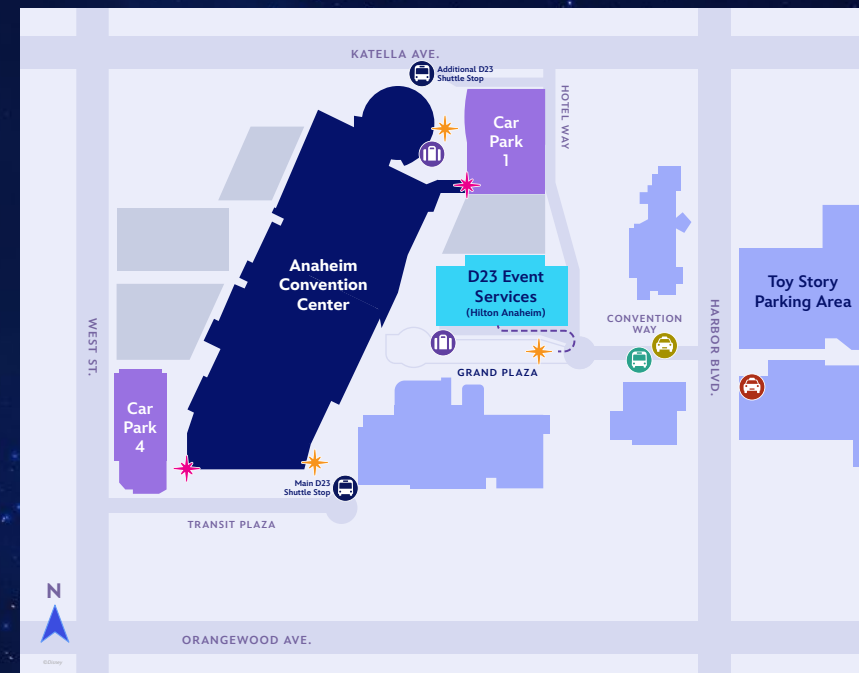

TRANSPORTATION & PARKING

Anaheim Convention Center

- Anaheim Convention Center Parking
- Event Services (California Ballroom A&B)
- Main D23 Event Entry Point
- Additional D23 Event Entry Point
- Bag Check Location
- D23 Shuttle Stop
- ART Bus Stop
- Rideshare Pickup and Drop-Off
- Taxi Pickup and Drop-Off

Transportation

Round-trip complimentary shuttles between the Anaheim Convention Center and Honda Center are available beginning 2.5 hours prior to show time. Most shuttles depart from the Anaheim Convention Center Transit Plaza, with additional shuttles departing from the Arena Plaza. At the Honda Center, shuttles will drop off and pick up in front of the Honda Center on S. Douglass Road.

2024 EVENT GUIDE

ANAHEIM CONVENTION CENTER

D23

THE ULTIMATE Disney FAN EVENT

PRESENTED BY
VISA

Disney PIXAR MARVEL STAR WARS NATIONAL GEOGRAPHIC

Download the Disney D23 App to see daily event schedules, interactive maps, and more!

- EXPERIENCES**
- FRIENDS OF DISNEY**
- F1 THQ Nordic's *Disney Epic Mickey: Rebrushed*
- F2 Walt Disney Hometown Museum
- F3 Canva: Magic Print Shop*
- F4 Dreams Powered by Honda*
- F5 Disney Visa® Cards Chase Fan Experience*
- F6 The Oasis at D23 Connected by AT&T*